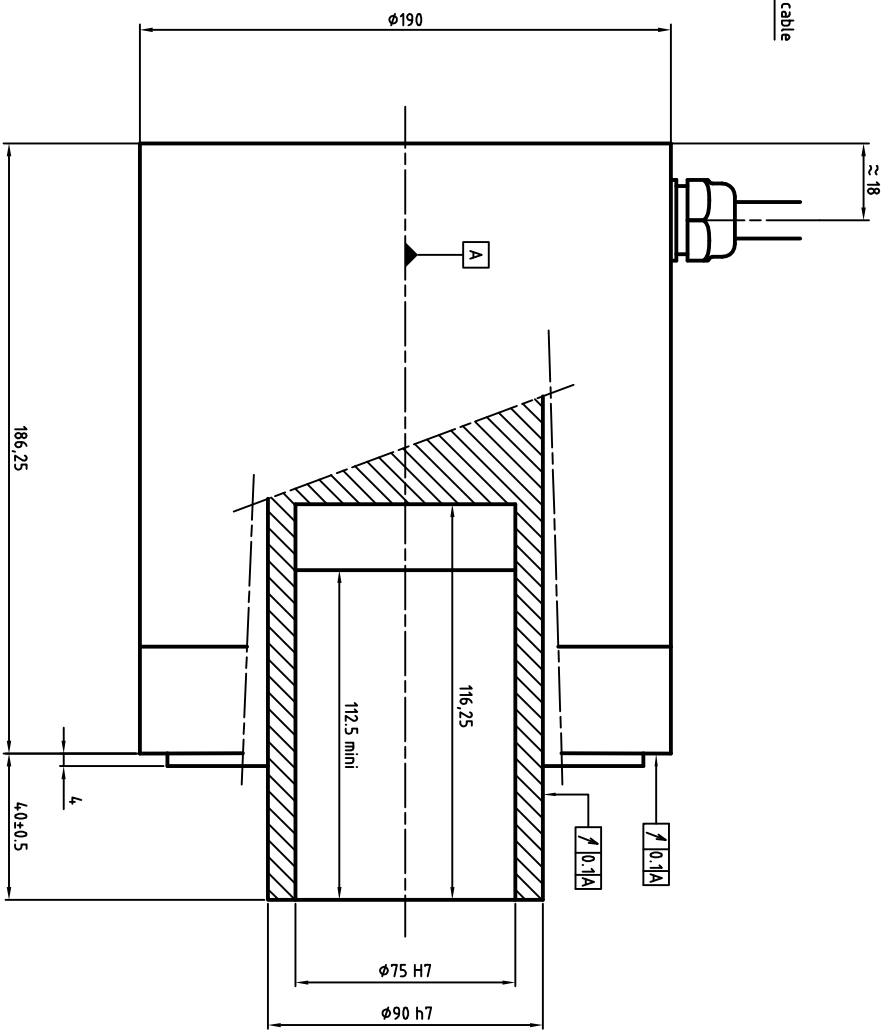

Power cable diameter and section depends on rated current
 U : Phase 1
 V : Phase 2
 W : Phase 3
 Green/Yellow : Ground

ENCODER SIGNAL COLORS

Wires colors	ERN1387	ERN1381	ECN1313	EON1325
White	A+	0V	Up	Up
Brown	A-	Up	0V	0V
Green	R+	A+	A+	A+
Yellow	R-	A-	A-	A-
Pink	D+	B-	B-	B-
Grey	D-	B+	B+	B+
Blue	C+	R+	DATA+	DATA+
Red	C-	R-	DATA-	DATA-
Black	Thermal	Thermal	CLOCK+	CLOCK+
Violet	Thermal	Thermal	CLOCK-	CLOCK-
Grey/Pink	B+	N/A	Thermal	Thermal
Red/Blue	B-	N/A	Thermal	Thermal
White/Green	0V	N/A	N/A	N/A
Brown/Green	Up	N/A	N/A	N/A